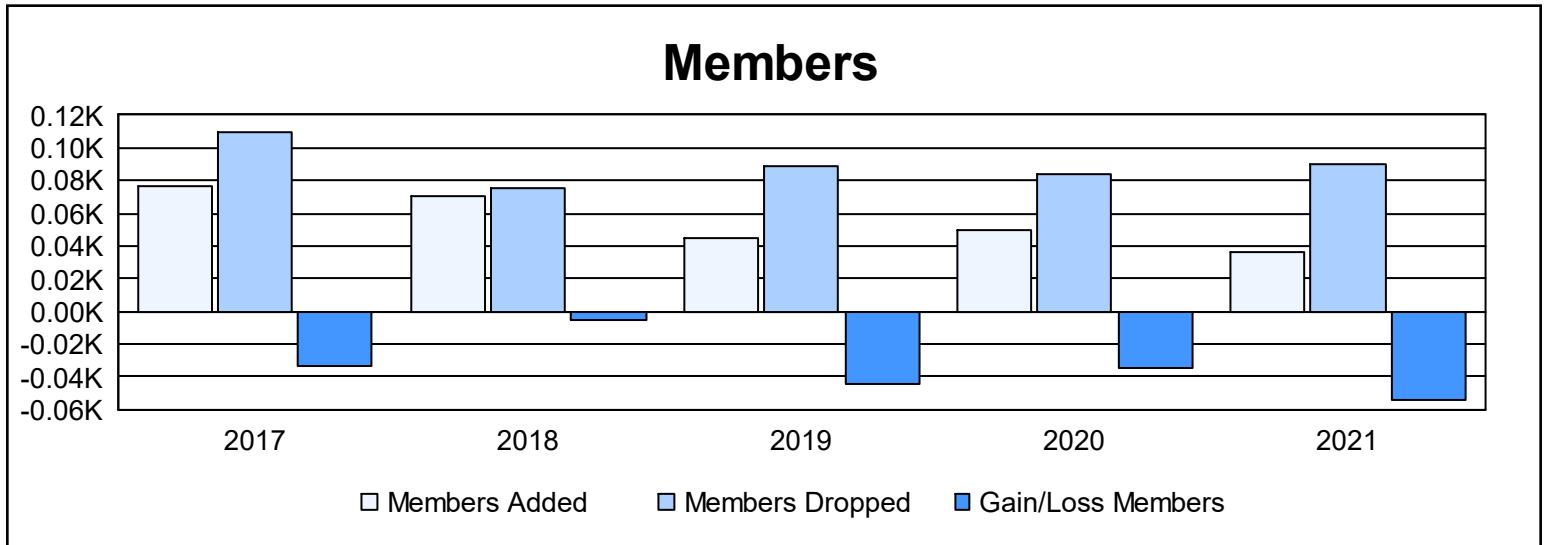

Year	New Clubs	Dropped Clubs	Gain/ Loss Clubs	New Members	Charter Members	Reinstate Members	Transfer Members	Total Member Added	Total Members Dropped	Gain/ Loss Members
2016-2017	0	1	-1	66	3	3	4	76	109	-33
2017-2018	0	0	0	63	0	6	1	70	75	-5
2018-2019	0	0	0	35	3	4	3	45	89	-44
2019-2020	0	0	0	41	0	7	2	50	84	-34
2020-2021	0	2	-2	32	1	1	2	36	90	-54
<b>Average</b>	<b>0</b>	<b>1</b>	<b>-1</b>	<b>47</b>	<b>1</b>	<b>4</b>	<b>2</b>	<b>55</b>	<b>89</b>	<b>-34</b>

### Membership Composition June 2021 Cumulative