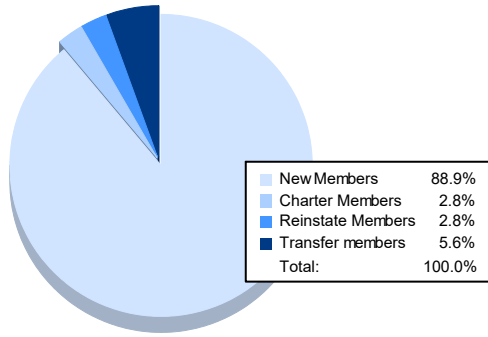

Year	New Clubs	Dropped Clubs	Gain/ Loss Clubs	New Members	Charter Members	Reinstate Members	Transfer Members	Total Member Added	Total Members Dropped	Gain/ Loss Members
2016-2017	0	1	-1	66	3	3	4	76	109	-33
2017-2018	0	0	0	63	0	6	1	70	75	-5
2018-2019	0	0	0	35	3	4	3	45	89	-44
2019-2020	0	0	0	41	0	7	2	50	84	-34
2020-2021	0	2	-2	32	1	1	2	36	90	-54
<b>Average</b>	<b>0</b>	<b>1</b>	<b>-1</b>	<b>47</b>	<b>1</b>	<b>4</b>	<b>2</b>	<b>55</b>	<b>89</b>	<b>-34</b>

### Membership Composition June 2021 Cumulative