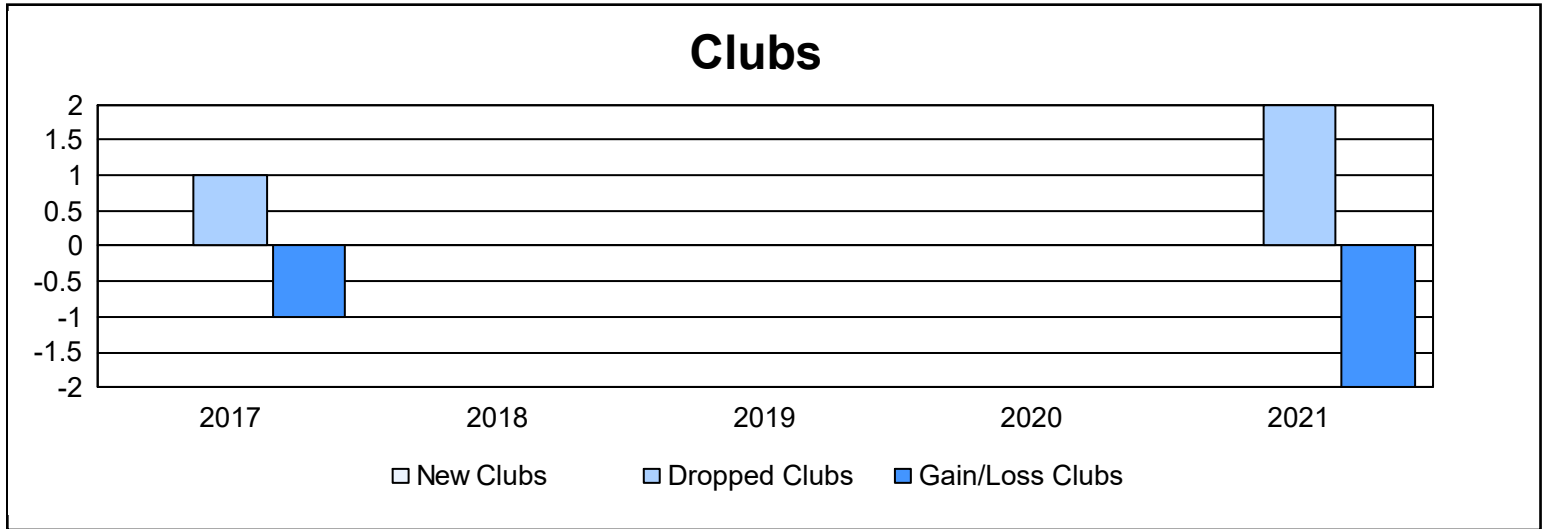

Year	New Clubs	Dropped Clubs	Gain/ Loss Clubs	New Members	Charter Members	Reinstate Members	Transfer Members	Total Member Added	Total Members Dropped	Gain/ Loss Members
2016-2017	0	1	-1	66	3	3	4	76	109	-33
2017-2018	0	0	0	63	0	6	1	70	75	-5
2018-2019	0	0	0	35	3	4	3	45	89	-44
2019-2020	0	0	0	41	0	7	2	50	84	-34
2020-2021	0	2	-2	32	1	1	2	36	90	-54
<b>Average</b>	<b>0</b>	<b>1</b>	<b>-1</b>	<b>47</b>	<b>1</b>	<b>4</b>	<b>2</b>	<b>55</b>	<b>89</b>	<b>-34</b>

### Membership Composition June 2021 Cumulative